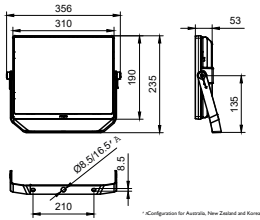

## Dimensional drawing

BVP174 LED112/NW 100W WB GREY CE