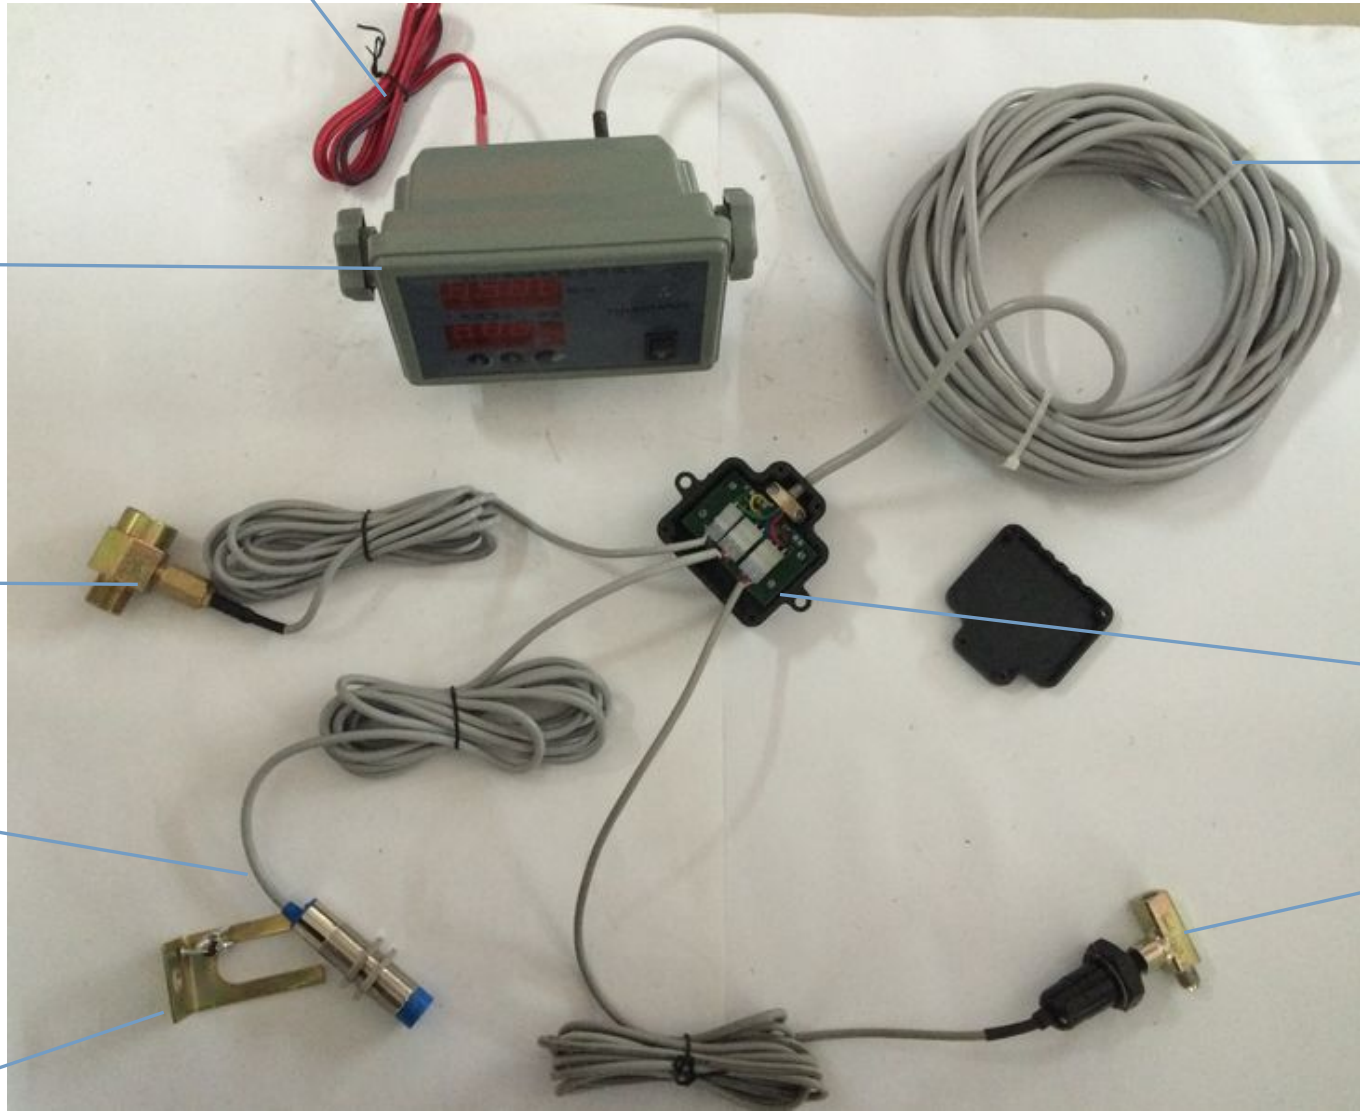

SY-30

Power cable

Main monitor

Main cable

Water temp sensor

Junction box

RPM sensor

Oil pressure switch sensor

RPM sensor holder and magnetic sheet

SY-30

Power cable