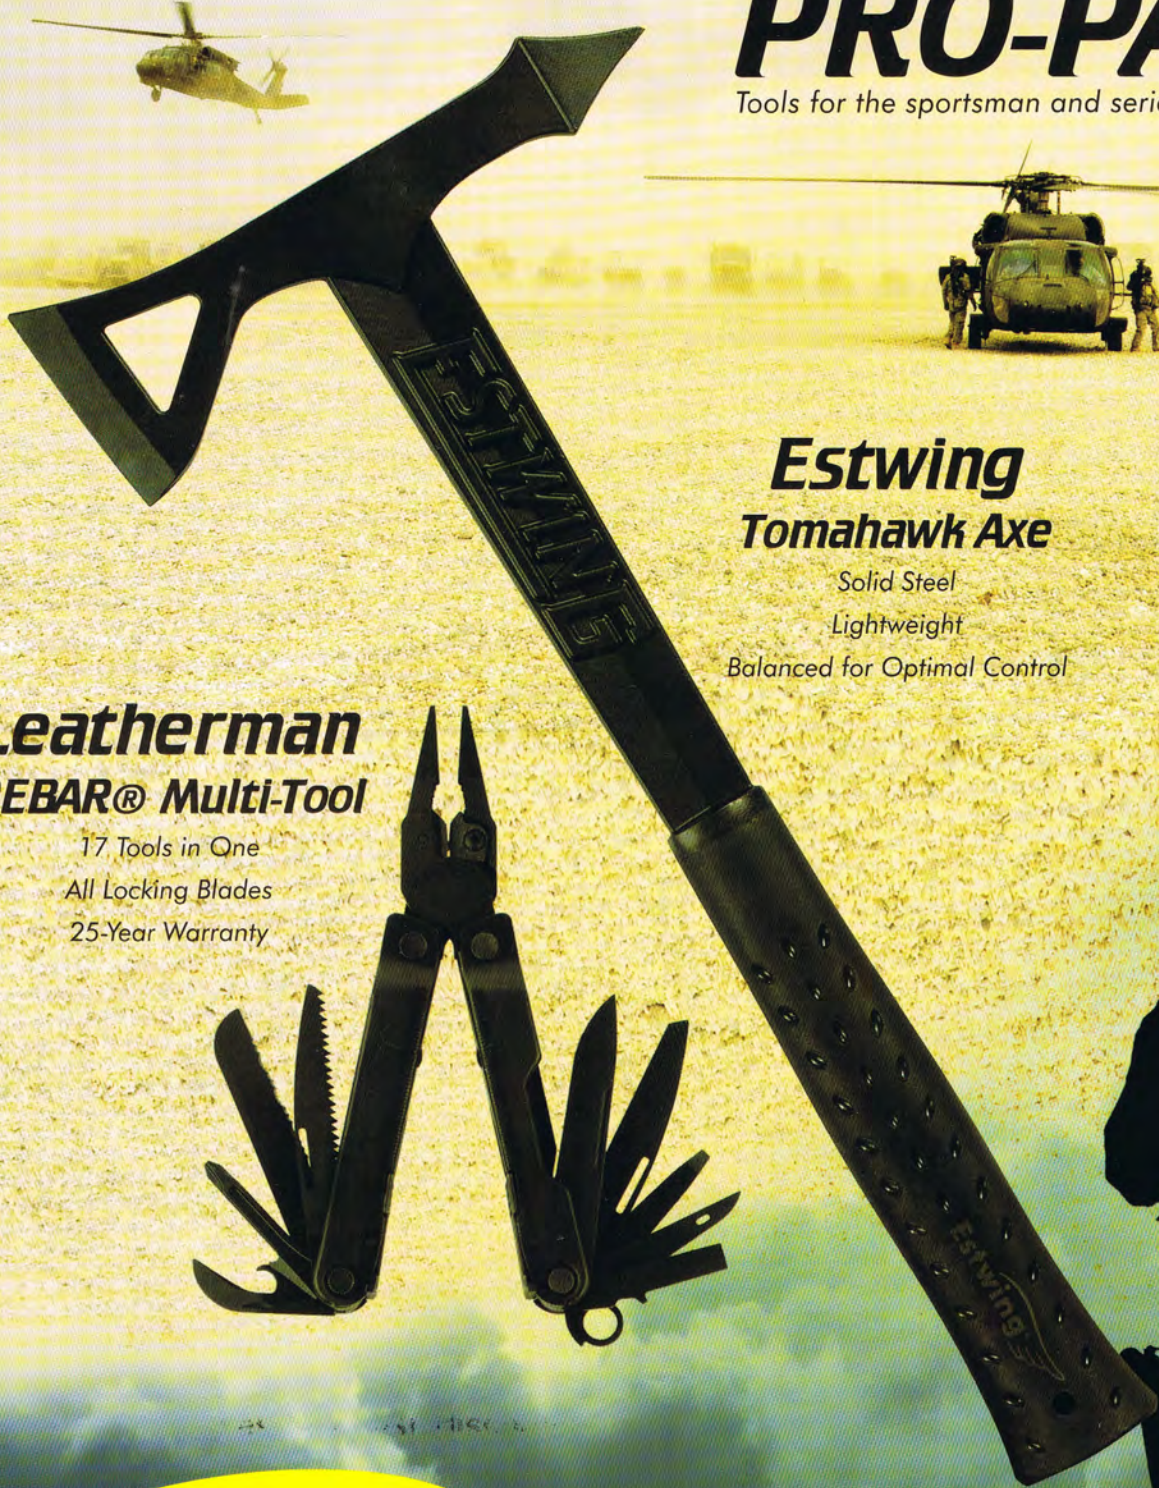

LEATHERMAN

Estwing

PRO-PACK

Tools for the sportsman and serious professionals

Estwing Tomahawk Axe

Solid Steel
Lightweight
Balanced for Optimal Control

Leatherman REBAR® Multi-Tool

17 Tools in One
All Locking Blades
25-Year Warranty

AVAILABLE NOW!
A Great Gift Set

PRO-PACK

Tools for the sportsman and serious professionals

Leatherman REBAR® Multi-Tool

- Needlenose Pliers
 - Regular Pliers
 - Premium Replaceable Wire Cutters
 - Premium Replaceable Hard-wire Cutters
 - Electrical Crimpers
 - 420HC Knife
 - 420HC Serrated Knife
 - Wood/Metal File
 - Saw
 - Small Screwdriver
 - Large Screwdriver
 - Phillips Screwdriver
 - Awl w/Thread Loop
 - Ruler (8 inches/20 cm)
 - Bottle Opener
 - Can Opener
 - Wood/Metal File
 - Wire Stripper
 - > Lanyard Ring
 - > 100% Stainless Steel
 - > Closed: 4 in
 - > Weight: 6.7 oz
 - > 25-Year Warranty
- Alicates de punta delgada
 - Alicates comunes
 - Cortadores de alambre premium
 - Cortadores de alambre premium grueso
 - Prensa para terminales eléctricos
 - Hoja 420HC
 - Hoja de filo serrada 420HC
 - Lima de corte en cruz
 - Sierra
 - Destornillador pequeño
 - Destornillador grande
 - Destornillador Phillips
 - Punzón con ojo para enhebrar
 - Regla (8 pulgadas/20 cm)
 - Abridor de botellas
 - Abrelatas
 - Pelacables
 - > Anilla fija
 - > De acero inoxidable
 - > Longitud: 10.16 cm
 - > Peso: 190 g
 - > Garantía de años 25

Estwing Tomahawk Axe

- Solid Steel
 - Forged in One Piece
 - Patented Shock Reduction Grip
 - Beveled Edge
 - Lightweight
 - Balanced for Optimal Control
 - Use for Breaching, Excavation, and Extrication
 - Easy to Use and Carry
 - Made in the U.S.A.
- Acero solido
 - Forjado en una sola pieza
 - Mango con reducción de vibración patentado
 - Bordo biselado
 - Ligero
 - Equilibrado para un control óptimo
 - Utilizado para, abrir, excavar, y desenterrar
 - Facil de cargar y utilizar
 - Hecho en Estados Unidos