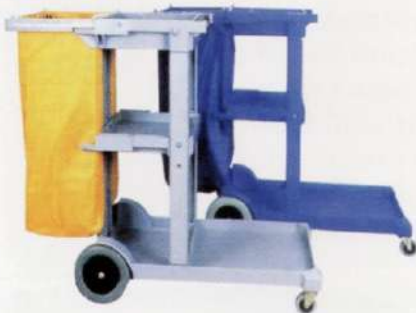

# CLEANING TROLLEY

**Simple Trolley Hand Cart Grey**  
JL-020G

Product Size : 114 x 51 x 98 cm

**Guest Room Service Cart**  
JL-030

Product Size : 148 x 55 x 109 cm

**Rectangle Laundry Cart**  
JL-050

Product Size : 92 x 56 x 89 cm