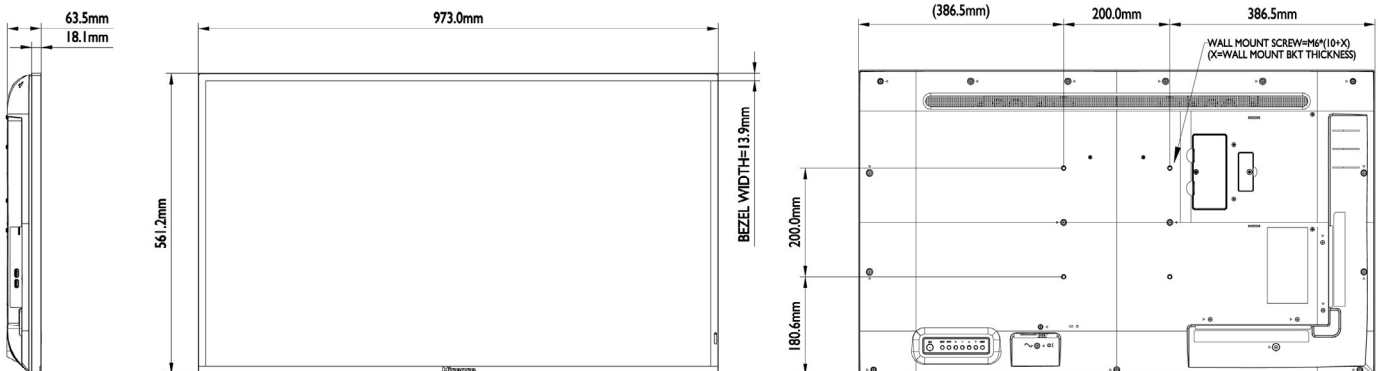

DIMENSIONS IN MM

43" | 973 x 561.2 x 63.5 mm
10.9 kg

More information can be found at www.hisense-b2b.com