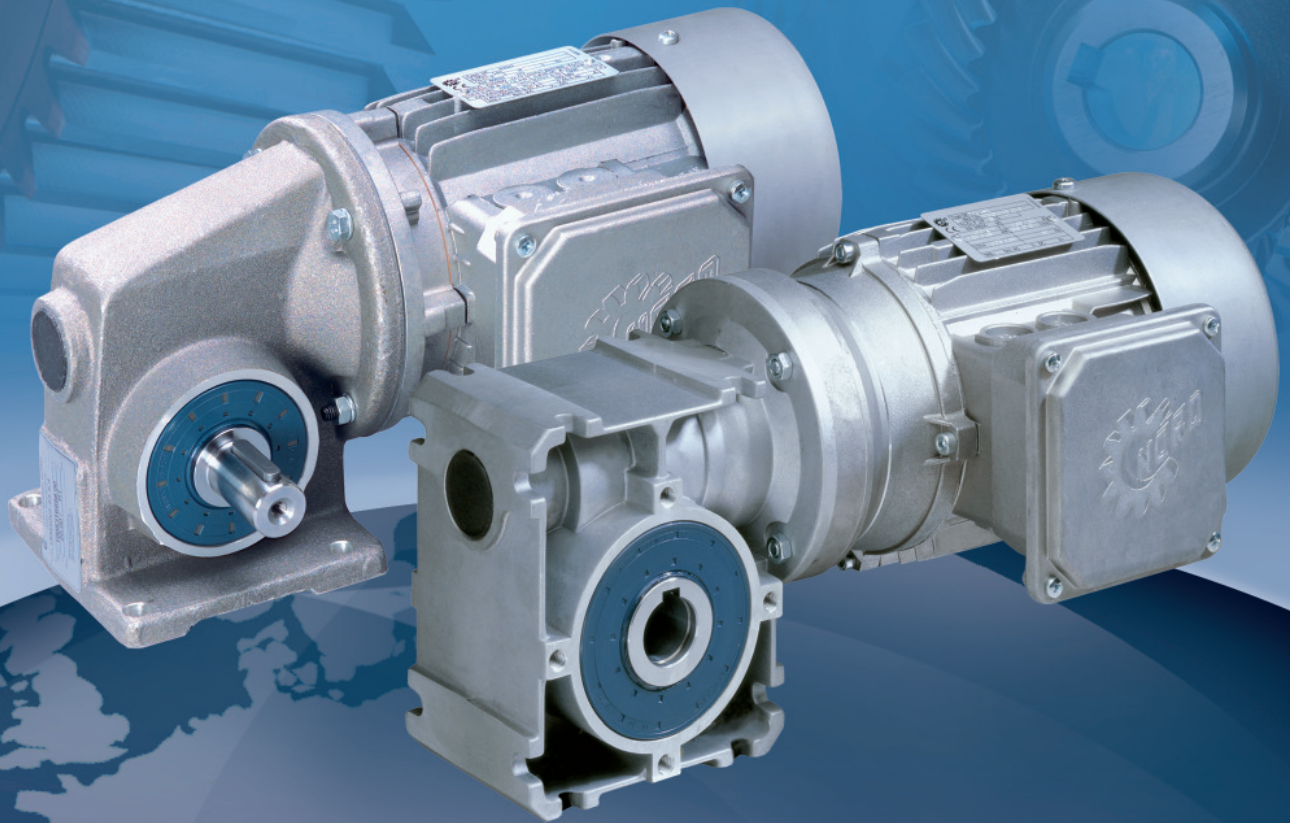

Intelligent Drivesystems, Worldwide Services

GB

G 1035

SI and SM worm gear units

NORD
DRIVESYSTEMS