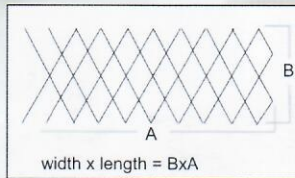

**FORTE GRIDMESH** is developed with thicker material for strength. The shape and patterns are designed to make a material its stronger than a normal flat metal sheet with the same thickness.

Type	SWD	LWD	Strand		Approx. Weight	Size A x B
			Thickness	Width		
<b>Ornameesh</b>						
715	11	22	0.7 mm	1.5 mm	3,5	1.2 x 2.4
1015	11	22	1 mm	1.5 mm	6	1.2 x 2.4
1020	17	38	1 mm	2 mm	4	1.2 x 2.4
1620	17,5	38	1.6 mm	2 mm	6	1.2 x 2.4
1628	25	58	1.6 mm	2.8 mm	8	1.2 x 2.4
2028	25	56	2 mm	2.8 mm	9	1.2 x 2.4
3035	25	56	3 mm	3.5 mm	17	1.2 x 2.4
3045	35	76	3 mm	4.5 mm	15	1.2 x 2.4
3032	25	36	3 mm	3.2 mm	12	1.2 x 2.4
<b>Gridmesh</b>						
30080	30	75	3 mm	8 mm	28	1.2 x 2.4
50075	33	75	5 mm	7.5 mm	50	1.2 x 2.4
50105	33	75	5 mm	10.5 mm	65	1.2 x 2.4
50080	44	135	5 mm	8 mm	36	1.2 x 2.4
50110	46	135	5 mm	11 mm	48	1.2 x 2.4