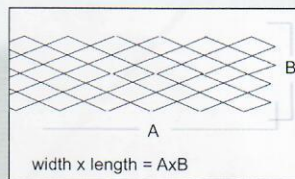

# PRODUCT INFORMATION

**FORTE ORNAMEESH** is a kind of expanded metal mesh with diamond shapes and relatively thinner and light weight. This mesh are commonly used for decoration in interior and exterior buildings and also use for protection mesh for fence, window, and machinery.

**FORTE GRIDMESH** is developed with thicker material for strength. The shape and patterns are designed to make a material its stronger than a normal flat metal sheet with the same thickness.

Type	SWD	LWD	Strand		Approx. Weight	Size A x B
			Thickness	Width		
<b>Ornameesh</b>						
715	11	22	0.7 mm	1.5 mm	3,5	1.2 x 2.4
1015	11	22	1 mm	1.5 mm	6	1.2 x 2.4
1020	17	38	1 mm	2 mm	4	1.2 x 2.4
1620	17,5	38	1.6 mm	2 mm	6	1.2 x 2.4
1628	25	58	1.6 mm	2.8 mm	8	1.2 x 2.4
2028	25	56	2 mm	2.8 mm	9	1.2 x 2.4
3035	25	56	3 mm	3.5 mm	17	1.2 x 2.4
3045	35	76	3 mm	4.5 mm	15	1.2 x 2.4
3032	25	36	3 mm	3.2 mm	12	1.2 x 2.4
<b>Gridmesh</b>						
30080	30	75	3 mm	8 mm	28	1.2 x 2.4
50075	33	75	5 mm	7.5 mm	50	1.2 x 2.4
50105	33	75	5 mm	10.5 mm	65	1.2 x 2.4
50080	44	135	5 mm	8 mm	36	1.2 x 2.4
50110	46	135	5 mm	11 mm	48	1.2 x 2.4