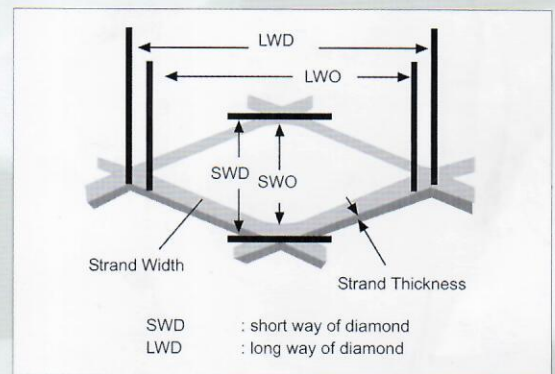

# PRODUCT INFORMATION

**FORTE ORNAMEESH** is a kind of expanded metal mesh with diamond shapes and relatively thinner and light weight. This mesh are commonly used for decoration in interior and exterior buildings and also use for protection mesh for fence, window, and machinery.

**FORTE GRIDMESH** is developed with thicker material for strength. The shape and patterns are designed to make a material its stronger than a normal flat metal sheet with the same thickness.

Type	SWD	LWD	Strand		Approx. Weight	Size A x B
			Thickness	Width		
<b>Ornameesh</b>						
715	11	22	0.7 mm	1.5 mm	3,5	1.2 x 2.4
1015	11	22	1 mm	1.5 mm	6	1.2 x 2.4
1020	17	38	1 mm	2 mm	4	1.2 x 2.4
1620	17,5	38	1.6 mm	2 mm	6	1.2 x 2.4
1628	25	58	1.6 mm	2.8 mm	8	1.2 x 2.4
2028	25	56	2 mm	2.8 mm	9	1.2 x 2.4
3035	25	56	3 mm	3.5 mm	17	1.2 x 2.4
3045	35	76	3 mm	4.5 mm	15	1.2 x 2.4
3032	25	36	3 mm	3.2 mm	12	1.2 x 2.4
<b>Gridmesh</b>						
30080	30	75	3 mm	8 mm	28	1.2 x 2.4
50075	33	75	5 mm	7.5 mm	50	1.2 x 2.4
50105	33	75	5 mm	10.5 mm	65	1.2 x 2.4
50080	44	135	5 mm	8 mm	36	1.2 x 2.4
50110	46	135	5 mm	11 mm	48	1.2 x 2.4