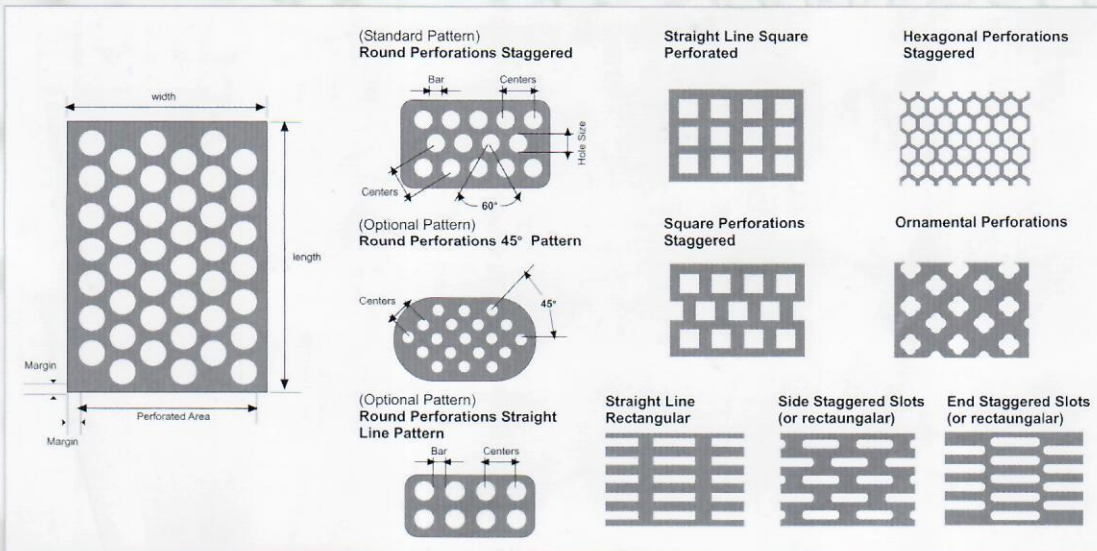

TYPE OF PERFORATED MESH

Food Processing

Fixture

PRODUCT SPECIFICATION

		Open Area		14.50%	18.90%	22.60%	22.60%	22.60%	27.90%	32.60%
		Pitch (center-center) mm		1.25	1.75	2	3	4	4.5	5
		Diameter Lobang mm		0.5	0.8	1	1.5	2	2.5	3
Thick mm	Actual	Plat Size (mm)		Before Perforated (kg)	After Perforated (kg)					
0.5	0.4	1000	2000	6.24	5.34					
0.8	0.7	1000	2000	10.92	8.86					
0.8	0.7	1200	2400	16.1	8.45					
1	0.9	1200	2400	20.7	12.46					
1.2	1.1	1200	2400	25.3	16.02					
1.5	1.4	1200	2400	32.2	19.58					
2	1.8	1200	2400	41.4	23.22					
3	2.7	1200	2400	62.1	27.90					
		Open Area		32.60%	29.60%	35.40%	40.20%	40.20%	46.20%	40.20%
		Pitch (center-center) mm		5	7	8	9	12	14	18
		Diameter Lobang mm		3	4	5	6	8	10	12
Thick mm	Actual	Plat Size (mm)		Before Perforated (kg)	After Perforated (kg)					
0.5	0.4	1000	2000	6.24	7.36					
0.8	0.7	1000	2000	10.92	7.69					
0.8	0.7	1200	2400	16.1	10.85					
1	0.9	1200	2400	20.7	11.33					
1.2	1.1	1200	2400	25.3	13.95					
1.5	1.4	1200	2400	32.2	14.57					
2	1.8	1200	2400	41.4	17.05					
3	2.7	1200	2400	62.1	17.81					
		Open Area		41.86%	43.72%	40.12%	37.14%	37.14%	33.41%	37.14%
		Pitch (center-center) mm		5	7	8	9	12	14	18
		Diameter Lobang mm		3	4	5	6	8	10	12
Thick mm	Actual	Plat Size (mm)		Before Perforated (kg)	After Perforated (kg)					
0.5	0.4	1000	2000	6.24	7.36					
0.8	0.7	1000	2000	10.92	7.69					
0.8	0.7	1200	2400	16.1	10.85					
1	0.9	1200	2400	20.7	11.33					
1.2	1.1	1200	2400	25.3	13.95					
1.5	1.4	1200	2400	32.2	14.57					
2	1.8	1200	2400	41.4	17.05					
3	2.7	1200	2400	62.1	17.81					

Ceiling

Facade

PRODUCT APPLICATION

Food Processing

sugar screen, grain drying, cleaning/rinsing screens, goods/grains grading & separation, hammer mill screens

Industry

oil mining & petrochemical industry, water waste, health care (medicine industry)